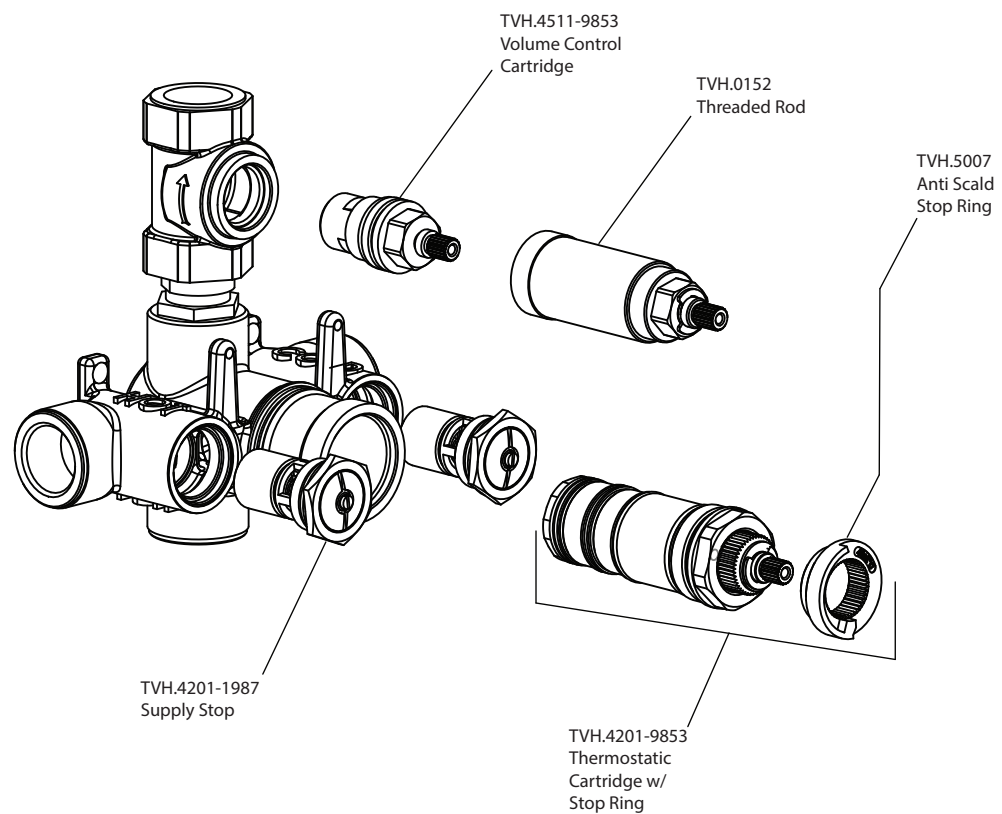

# Product Parts Breakdown

**isenberg**  
innovation+design

TVH.4101

Ver 2.53